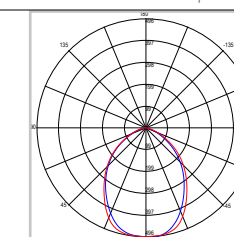

4000K

Lifetime and on/off

50.000h >25.000 on/off

Beam angle

110°

CRI

>80

IK degree

IK10

LED-STARGATE-100XP 100W - 14000 LM PF 0,90
8031414877799

Misure - size
dimensioni in mm -
size mm

LED-STARGATE-150XP 150W - 21000 LM PF 0,90
8031414877805

Misure - size
dimensioni in mm -
size mm

LED-STARGATE-200XP 200W - 28000 LM PF 0,90
8031414877812

Misure - size
dimensioni in mm -
size mm

Fotometria del Prodotto

Photometric curve of the product

LED-STARGATE-100XP

LED-STARGATE-150XP

LED-STARGATE-200XP