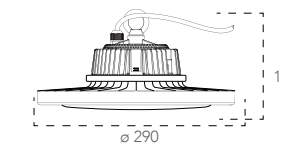

4000K

Lifetime and on/off

50.000h >25.000 on/off

Beam angle

110°

CRI

>80

IK degree

IK10

LED-STARGATE-100XP 100W - 14000 LM PF 0,90
8031414877799

Misure - size
dimensioni in mm -
size mm

LED-STARGATE-150XP 150W - 21000 LM PF 0,90
8031414877805

Misure - size
dimensioni in mm -
size mm

LED-STARGATE-200XP 200W - 28000 LM PF 0,90
8031414877812

Misure - size
dimensioni in mm -
size mm

Fotometria del Prodotto

Photometric curve of the product

LED-STARGATE-100XP

LED-STARGATE-150XP

LED-STARGATE-200XP